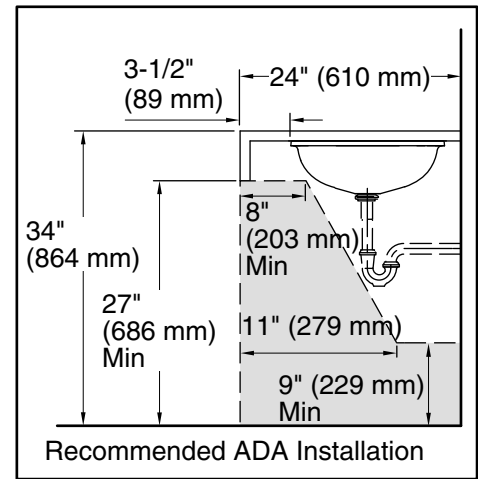

Available Colors/Finishes

Color tiles intended for reference only.

Color	Code	Description
-------	------	-------------

	B11	Ice
--	-----	-----

Technical Information

All product dimensions are nominal.

Bowl configuration:	Single
Installation:	Under-mount
Bowl area:	Length: 17-3/16" (437 mm) Width: 14-3/16" (360 mm) Bowl depth: 4-3/4" (121 mm) Water depth: 4-3/4" (121 mm)
Drain hole:	1-3/4" (44 mm)
Template:	1151011-7, required, included