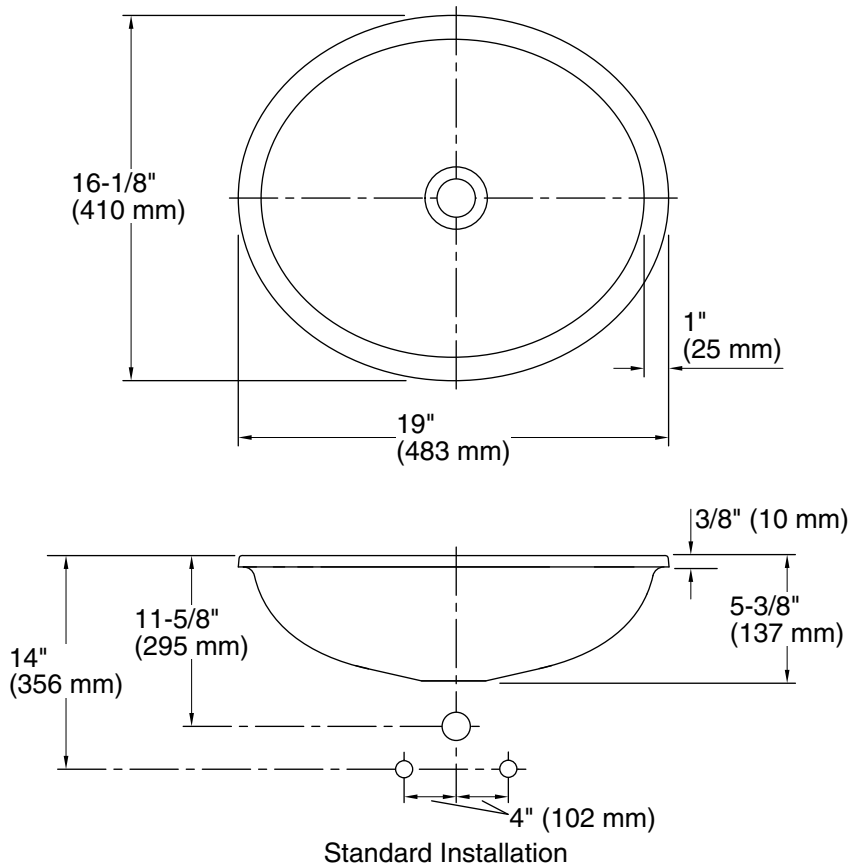

Features

- Bowl-shaped basin in Doe with concentric ring styling.
- No faucet holes; requires wall- or counter-mount faucet.
- Glass material provides a strong durable surface that is easy to clean.
- Fits in or within a standard size countertop and works with a variety of faucet styles.
- The Whist sink is available in clear glass (Ice), Translucent colors, and Opaque colors.

Available Colors/Finishes

Color tiles intended for reference only.

Color	Code	Description
-------	------	-------------

	B11	Ice
--	-----	-----

Technical Information

All product dimensions are nominal.

Bowl configuration:	Single
Installation:	Under-mount
Bowl area:	Length: 17-3/16" (437 mm) Width: 14-3/16" (360 mm) Bowl depth: 4-3/4" (121 mm) Water depth: 4-3/4" (121 mm)
Drain hole:	1-3/4" (44 mm)
Template:	1151011-7, required, included