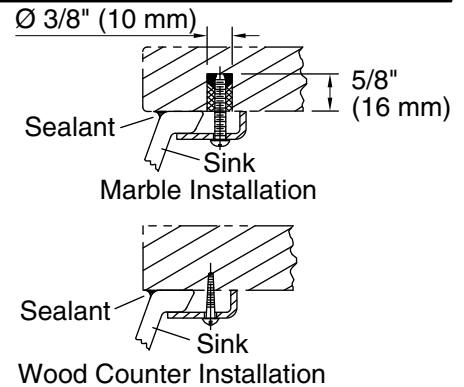

Available Colors/Finishes

Color tiles intended for reference only.

Color	Code	Description
-------	------	-------------

	B11	Ice
--	-----	-----

Technical Information

All product dimensions are nominal.

Bowl configuration:	Single
Installation:	Under-mount
Bowl area:	Length: 17-3/16" (437 mm) Width: 14-3/16" (360 mm) Bowl depth: 4-3/4" (121 mm) Water depth: 4-3/4" (121 mm)
Drain hole:	1-3/4" (44 mm)
Template:	1151011-7, required, included